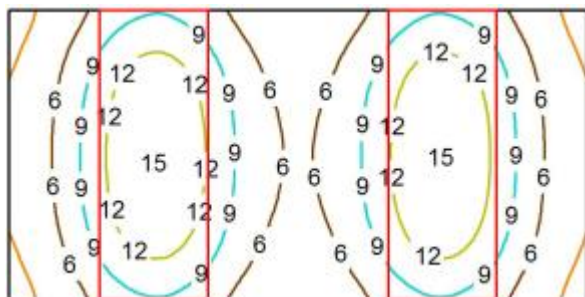

Relative distribution on 4' X 8' bed @24"

FWHM - 120°