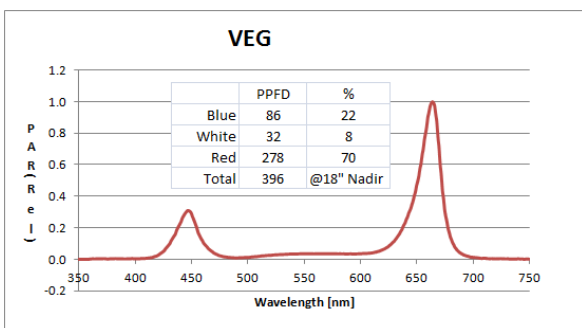

## Specifications (12/24/2014)

1. High quality Lumiled Rebel colored LEDs (>50K hrs)
2. Blue(1) - 450nm
3. White (1) - 6500K
4. Deep Red (4) - 660nm
5. Optical Performance

| Height (in) | PPFD ( $\mu\text{mol}/\text{m}^2 \text{ s}$ ) @ nadir |                        |
|-------------|---|------------------------|
|             | FWHM - 120°   | FWHM - 80° (reflector) |
| 12          | 545   | -                      |
| 18          | 396   | 491                    |
| 24          | 240   | -                      |

PPF - 1.52 ( $\mu\text{mol}/\text{J}$ )

6. Total System Power - 380W
7. Size - 18" X 48"
8. Operation - 20°C to 60°C
9. 100-277VAC 50/60 Hz
10. Warranty - 5 years

Relative distribution on 4' X 8' bed @24"