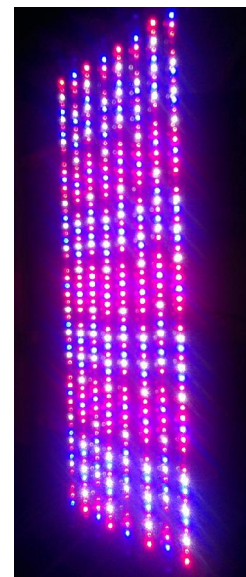

FWHM - 80° (reflector)