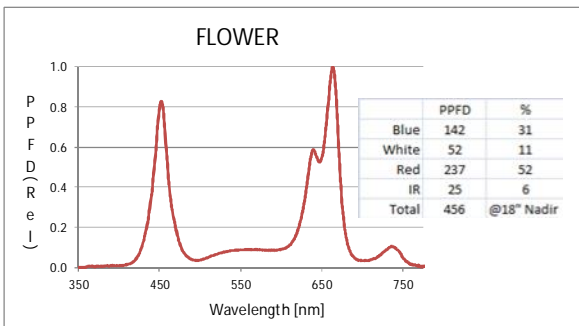

FWHM - 120°

LED Lighting | Forged in America™ Made in USA

High Power Grow Light FLOWER

Specifications (12/24/2014)

1. High quality Lumiled Rebel colored LEDs (>50K hrs)
2. Blue(3) - 450nm
3. White (2) - 6500K
4. Red (3) - 625nm
5. Deep Red (5) - 660nm
6. IR (1) - 730nm
7. Optical Performance

Height (in)	PPFD ($\mu\text{mol}/\text{m}^2 \text{ s}$) @ nadir	
	FWHM - 120°	FWHM - 80° (reflector)
12	634	-
18	450	644
24	248	-

PPF - 1.63 ($\mu\text{mol}/\text{J}$)

8. Total System Power - 425W
9. Size - 18" X 48"
10. Operation - 20°C to 60°C
11. 100-277VAC 50/60 Hz
12. Warranty - 5 years, UL, FCC, CE (drivers only)

Relative distribution on 4' X 8' bed @18"