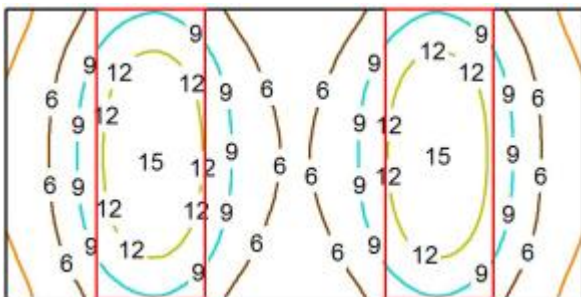

Height (in)	PPFD ( $\mu\text{mol}/\text{m}^2 \text{ s}$ ) @ nadir	
	FWHM - 120°	FWHM - 80° (reflector)
12	634	-
18	450	644
24	248	-

PPF - 1.63 ( $\mu\text{mol}/\text{J}$ )

8. Total System Power - 425W
9. Size - 18" X 48"
10. Operation - 20°C to 60°C
11. 100-277VAC 50/60 Hz
12. Warranty - 5 years, UL, FCC, CE (drivers only)

Relative distribution on 4' X 8' bed @18"

FWHM - 120°

FWHM - 80° (reflector)