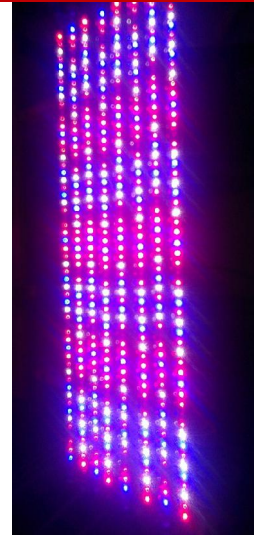

LED Lighting | Forged in America™ Made in USA

High Power Grow Light FLOWER

Specifications (12/24/2014)

1. High quality Lumiled Rebel colored LEDs (>50K hrs)
2. Blue(3) - 450nm
3. White (2) - 6500K
4. Red (3) - 625nm
5. Deep Red (5) - 660nm
6. IR (1) - 730nm
7. Optical Performance

Height (in)	PPFD ($\mu\text{mol}/\text{m}^2 \text{ s}$) @ nadir	
	FWHM - 120°	FWHM - 80° (reflector)
12	634	-
18	450	644
24	248	-

PPF - 1.63 ($\mu\text{mol}/\text{J}$)

8. Total System Power - 425W
9. Size - 18" X 48"
10. Operation - 20°C to 60°C
11. 100-277VAC 50/60 Hz
12. Warranty - 5 years, UL, FCC, CE (drivers only)

Relative distribution on 4' X 8' bed @18"